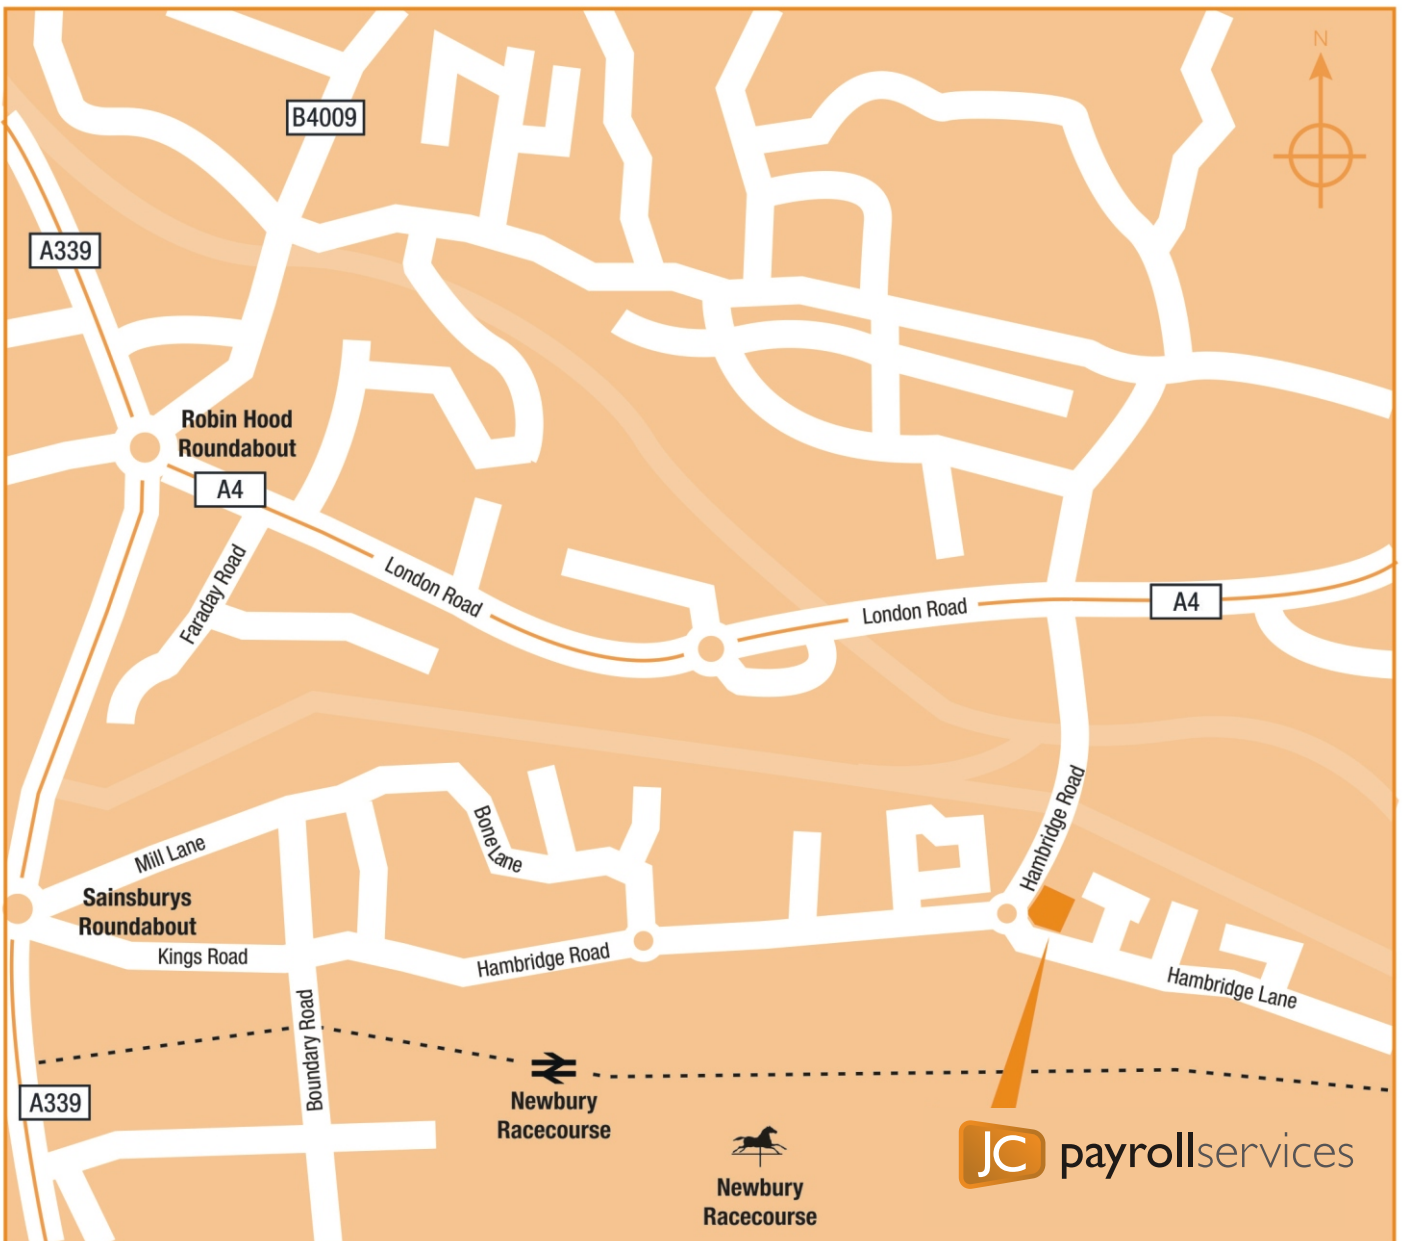

Newbury Map